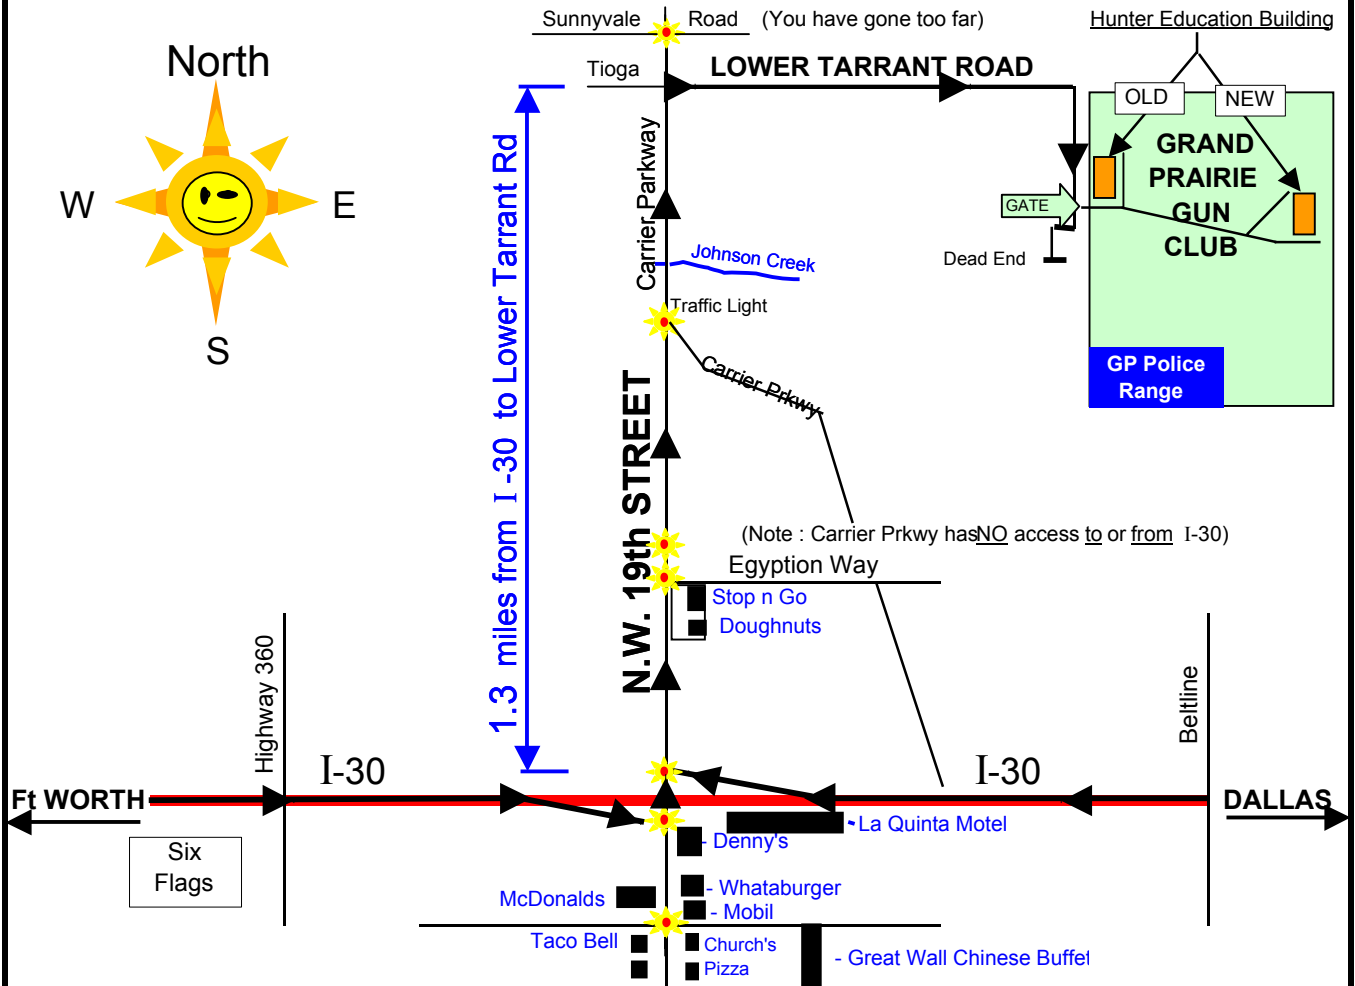

GRAND PRAIRIE GUN CLUB

- DIRECTIONS -

MAPSCO 41-P

From I-30 Turn North on N. W. 19th Street.
Merge into Carrier Parkway at the traffic light and continue North.
Turn Right on Lower Tarrant Road. Stay on it until you reach the Gate.
Note: Lower Tarrant Road is a small tree covered lane and is easy to miss.

Club phone: (972) 641-9940

Map is not to scale