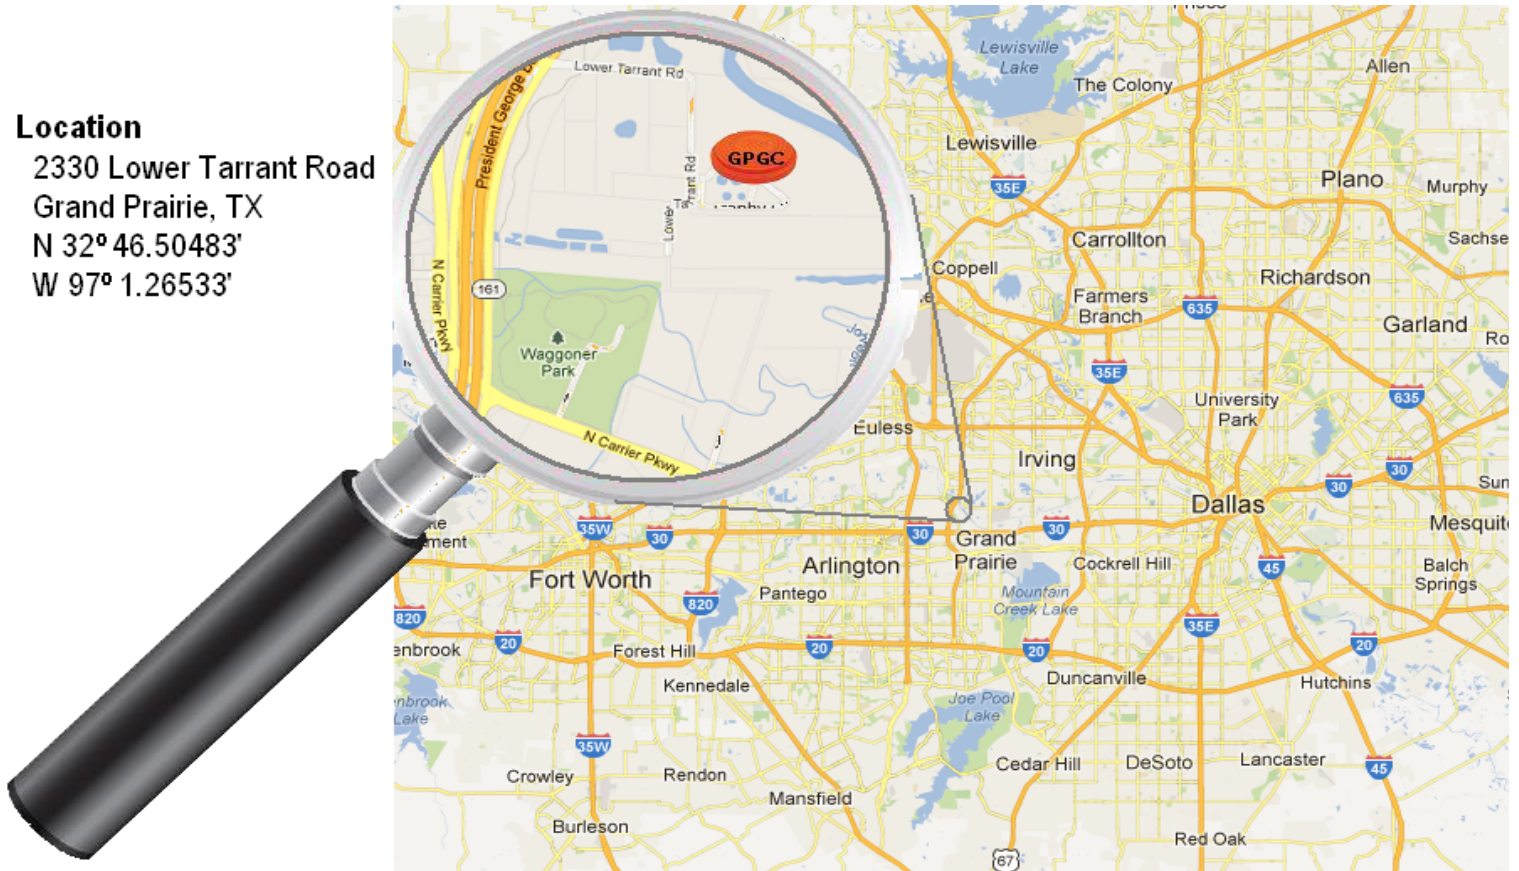

# Where We Are

We are located in Grand Prairie, Texas, midway between Dallas and Fort Worth. We are 1 mile north of I30, 2 1/2 miles east of TX360, and 4 1/2 miles south of TX183/DFW Airport.

## Location

2330 Lower Tarrant Road  
Grand Prairie, TX  
N 32° 46.50483'  
W 97° 1.26533'

The TX161 toll road is now open between TX183 and I20. There is an exit at Lower Tarrant Road that provides direct access to the club.

From the North: Take the Lower Tarrant Road exit. Turn left onto Lower Tarrant Road, stay to the right and continue on the two-lane road to the club entrance. When leaving the club, turn right at the TX161 intersection onto the northbound entrance ramp.

From the South: Take the Lower Tarrant Road exit and move quickly to the far right service road lane. Turn right onto Lower Tarrant Road and continue on the two-lane road to the club entrance. When leaving the club, turn left at the TX161 intersection onto the southbound service road, then enter the main lane ramp.